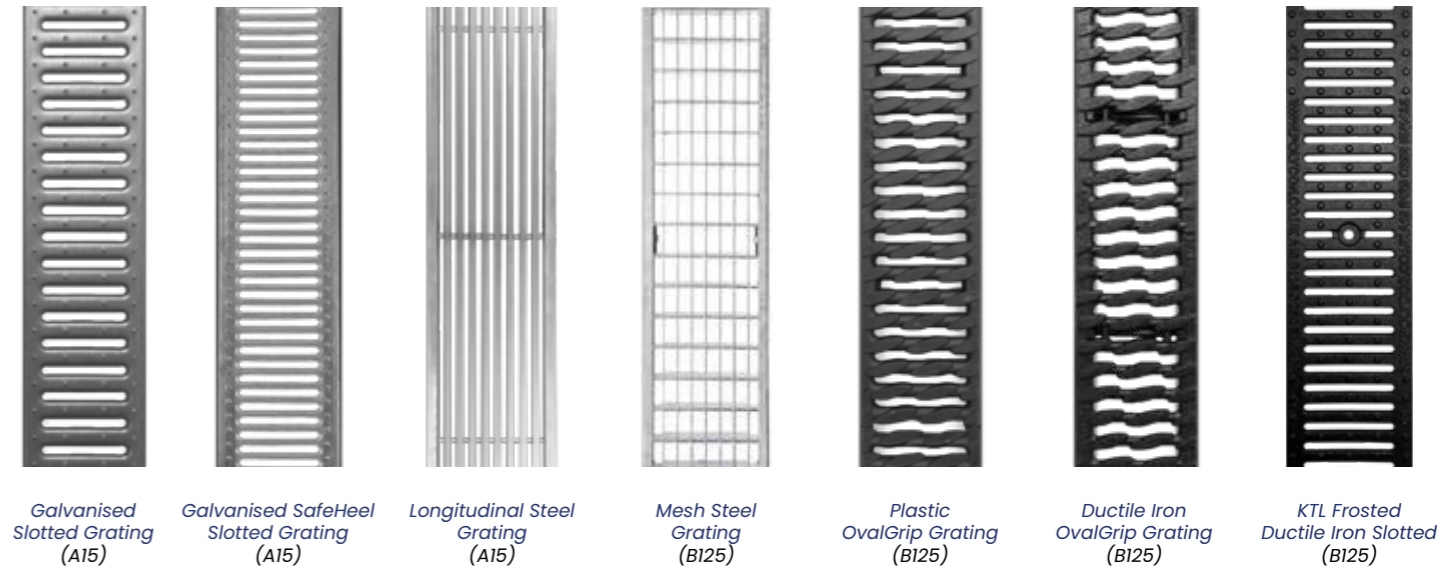

DATA SHEET

Channel / Grating - Specifications

Reference	Description	Length	Internal Width	Overall Width	Depth Options (mm)	Load Class	Safe Heel
SELF.100.GSG	Self Eco 100.60 + Galvanised Slotted Grating	1000mm	100mm	120mm	60/80/100	A	No
SELF.100.GSSG	Self Eco 100.60 + Galvanised SafeHeel Slotted Grating	1000mm	100mm	120mm	60/80/100	A	Yes
SELF.100.LSG	Self Eco 100.60 + Longitudinal Steel Grating	1000mm	100mm	120mm	60/80/100	A	No
SELF.100.MSG	Self Eco 100.60 + Mesh Steel Grating	1000mm	100mm	120mm	60/80/100	A/B	No
SELF.100.POG	Self Eco 100.60 + Plastic OvalGrip Grating	1000mm	100mm	120mm	60/80/100	A/B	No
SELF.100.DIOG	Self Eco 100.60 + Ductile Iron OvalGrip Grating	1000mm	100mm	120mm	60/80/100	A/B	No
SELF.100.D18SG	Self Eco 100.60 + Ductile Iron 8mm Slotted Grating	1000mm	100mm	120mm	60/80/100	A/B	Yes