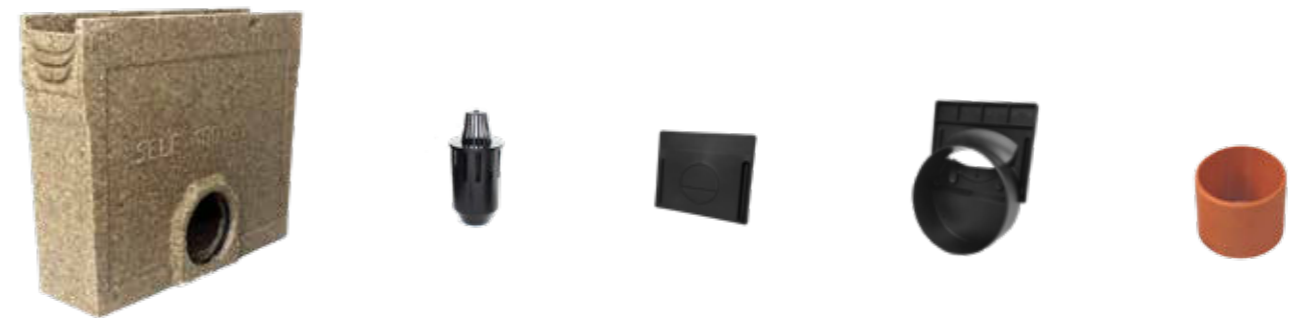

Accessories- Specifications

Reference	Description	Length	Height (H)	Overall Width	Weight (KG)	Outlet
SELF.ECO.100.SU	Self Eco 100 Sump Unit	500mm	400mm	120mm	14.8kg	110mm
SELF.ECO.100.S110	Self Eco 100 110 Spigot	110mm	100mm	110mm	0.8kg	110mm
SELF.ECO.100.FT	Self Eco 100 Foul Trap	30mm	150mm	110mm	0.6kg	-
SELF.ECO.100.ECO	Self Eco 100 End Cap Outlet	55mm	160mm	120mm	0.7kg	110mm
SELF.ECO.100.EC	Self Eco 100 End Cap	7mm	100mm	120mm	0.4kg	50mm