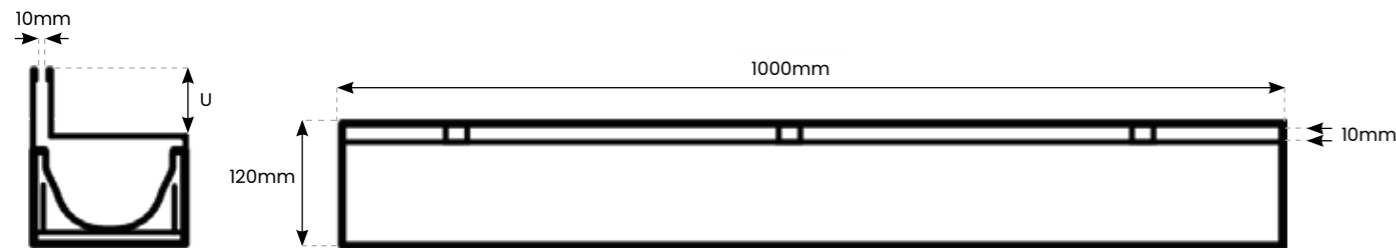

## Depth Options

## Channel - Specifications

Reference	Description	Length	Internal Width	Overall Width	Overall Depth(H1)	Internal Depth(D1)	Outlet
SELF.100.80	Self Eco 100 80mm Depth	1000mm	100mm	120mm	80mm	60mm	110mm
SELF.100.100	Self Eco 100 100mm Depth	1000mm	100mm	120mm	60mm	80mm	110mm

## Paveslot

Reference	Description	Length (mm)	Slot Width	Overall Width	Load Class	Upstand (u)
SELF.100.GOP	Galvanised Offset Paveslot	1000	10	120	B125	60mm
SELF.100.SSOP	Stainless Steel Offset Paveslot	1000	10	120	B125	60mm

## Accessories- Specifications

Reference	Description	Length	Height (H)	Overall Width	Weight (KG)	Outlet
SELF.ECO.100.SU	Self Eco 100 Sump Unit	500mm	400mm	120mm	14.8kg	110mm
SELF.ECO.100.S110	Self Eco 100 110 Spigot	110mm	100mm	110mm	0.8kg	110mm
SELF.ECO.100.FT	Self Eco 100 Foul Trap	30mm	150mm	110mm	0.6kg	-
SELF.ECO.100.ECO	Self Eco 100 End Cap Outlet	55mm	160mm	120mm	0.7kg	110mm
SELF.ECO.100.EC	Self Eco 100 End Cap	7mm	100mm	120mm	0.4kg	50mm