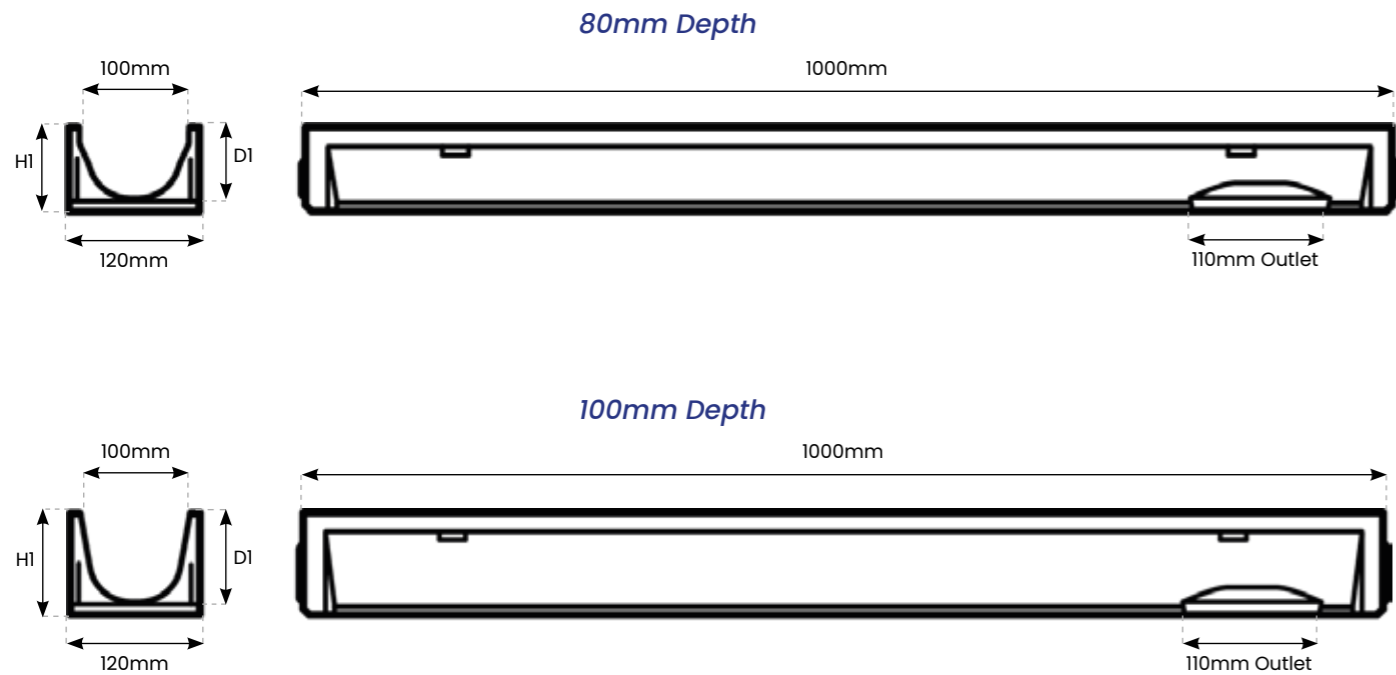

## Depth Options

## Channel - Specifications

Reference	Description	Length	Internal Width	Overall Width	Overall Depth(H1)	Internal Depth(D1)	Outlet
SELF.100.80	Self Eco 100 80mm Depth	1000mm	100mm	120mm	80mm	60mm	110mm
SELF.100.100	Self Eco 100 100mm Depth	1000mm	100mm	120mm	60mm	80mm	110mm

## Paveslot

Reference	Description	Length (mm)	Slot Width	Overall Width	Load Class	Upstand (u)
SELF.100.GOP	Galvanised Offset Paveslot	1000	10	120	B125	60mm
SELF.100.SSOP	Stainless Steel Offset Paveslot	1000	10	120	B125	60mm

## Accessories- Specifications

Reference	Description	Length	Height (H)	Overall Width	Weight (KG)	Outlet
SELF.ECO.100.SU	Self Eco 100 Sump Unit	500mm	400mm	120mm	14.8kg	110mm
SELF.ECO.100.S110	Self Eco 100 110 Spigot	110mm	100mm	110mm	0.8kg	110mm
SELF.ECO.100.FT	Self Eco 100 Foul Trap	30mm	150mm	110mm	0.6kg	-
SELF.ECO.100.ECO	Self Eco 100 End Cap Outlet	55mm	160mm	120mm	0.7kg	110mm
SELF.ECO.100.EC	Self Eco 100 End Cap	7mm	100mm	120mm	0.4kg	50mm