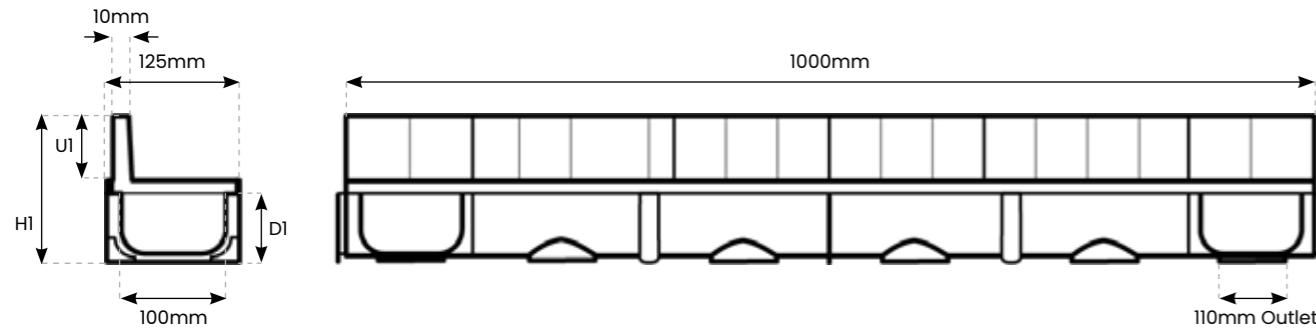

Depth Options

Grating Options

DATA SHEET

Channel / Grating - Specifications

Reference	Description	Internal Width	Overall Width	Overall Depth(H1)	Internal Depth(D1)	Upstand Depth(U1)	Load Class	Safe Heel
LX.PAV.CG	Lite Xtra 1m + 2x0.5m Composite Paveslot Grating	100mm	125mm	140mm	60mm	60mm	A	Yes
LX.PAV.SSE	Lite Xtra 1m + 1m Stainless Steel Edge Paveslot Grating	100mm	125mm	140mm	60mm	60mm	A	Yes
LX.PAV.GSG	Lite Xtra 1m + 1m Galvanised Steel Paveslot Grating	100mm	125mm	145mm	60mm	60mm	A/B	Yes
LX.PAV.SSG	Lite Xtra 1m + 1m Stainless Steel Paveslot Grating	100mm	125mm	145mm	60mm	60mm	A/B	Yes